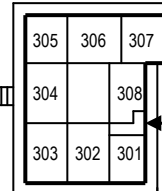

Lake Quinault

Lakeside Rooms

Pop, Vending and Ice Machines (Ground Floor)

Seasonal Boat Rentals, Lake Tours & Swimming

Quinault Loop Trail Head

Quinault Loop Trail Head

Boat House Rooms

309 Beverly Suite